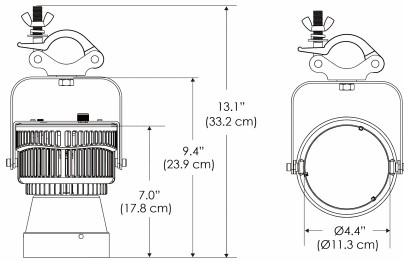

### SPECIFICATIONS

Beam Angle	15°
Spectrum Type	AMZ : Plant Flourish & Growth
	TB : Coral Health & Growth
Control	Intensity (0% - 100%), CCT
LED Source	DiCon Dense Matrix LED
Power Draw	175W max
AC Input Voltage	100 - 240V AC, 60Hz
	100 - 277V AC (only CLP)
Cooling	Fan Cooled
Operating Temperature	32 - 104°F (0 - 40°C)
Fixture Weight	2.0lb (~0.9kg)
Power Supply Weight	1.6lb (~0.7kg)

**MECHANICAL FIGURES**

**W500S-TOX/TON**

**PS**

**PSX**

**W500S-CLP**

**Mounting Bracket Dimensions ALL-CLP**

\*All -CLP configuration models come with standard DC cables of 6 inches and AC cables of 10 ft.

## PHOTOMETRIC DATA

AMZ

Distance		5' (~1.5 m)	8' (~2.4 m)	12' (~3.7 m)
@4000K	fc	2120	655	317
	lux	22812	7048	3404
@6500K	fc	2123	656	317
	lux	22848	7059	3409
Beam Diameter		Ø 1.6' (0.5m)	Ø 2.5' (0.8m)	Ø 3.8' (1.2m)

Beam Angle : 15°

TB

Distance		5' (~1.5 m)	8' (~2.4 m)	12' (~3.7 m)
@10000K	fc	1085	474	217
	lux	11671	5094	2333
@20000K	fc	625	275	128
	lux	6727	2957	1376
Beam Diameter		Ø 1.6' (0.5m)	Ø 2.5' (0.8m)	Ø 3.8' (1.2m)