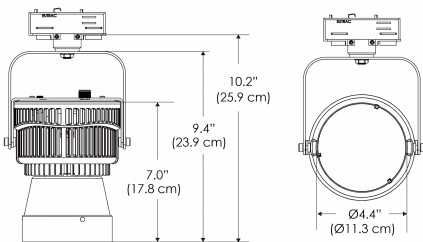

W500S-TEX

Legacy product