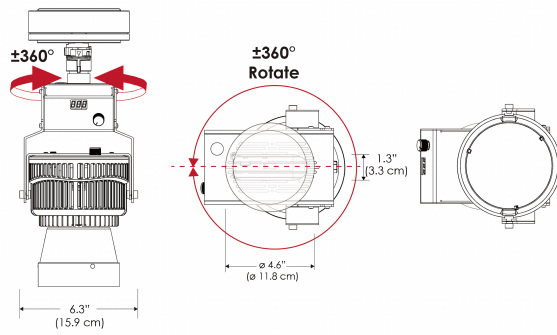

MECHANICAL FIGURES

W500S-MPT