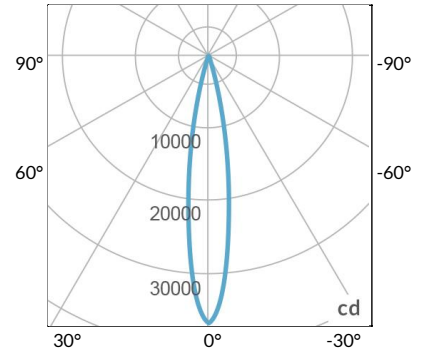

## PHOTOMETRIC DATA

AMZ

Distance		5' (~1.5 m)	8' (~2.4 m)	12' (~3.7 m)
@4000K	fc	2120	655	317
	lux	22812	7048	3404
@6500K	fc	2123	656	317
	lux	22848	7059	3409
Beam Diameter		Ø 1.6' (0.5m)	Ø 2.5' (0.8m)	Ø 3.8' (1.2m)

Beam Angle : 15°

TB

Distance		5' (~1.5 m)	8' (~2.4 m)	12' (~3.7 m)
@10000K	fc	1085	474	217
	lux	11671	5094	2333
@20000K	fc	625	275	128
	lux	6727	2957	1376
Beam Diameter		Ø 1.6' (0.5m)	Ø 2.5' (0.8m)	Ø 3.8' (1.2m)