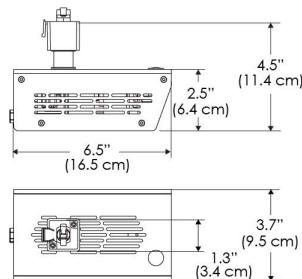

W500S-TG

Legacy product