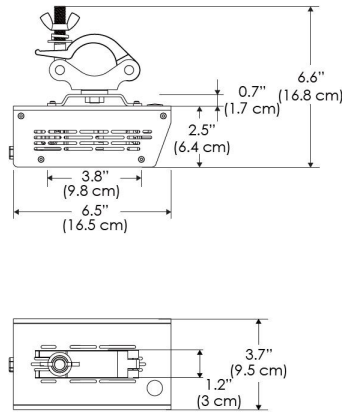

**MECHANICAL FIGURES**

**W500S-TOX/TON**

**PS**

**PSX**

**W500S-CLP**

**Mounting Bracket Dimensions ALL-CLP**

\*All -CLP configuration models come with standard DC cables of 6 inches and AC cables of 10 ft.

## PHOTOMETRIC DATA

AMZ

Distance		5' (~1.5 m)	8' (~2.4 m)	12' (~3.7 m)
@4000K	fc	2120	655	317
	lux	22812	7048	3404
@6500K	fc	2123	656	317
	lux	22848	7059	3409
Beam Diameter		Ø 1.6' (0.5m)	Ø 2.5' (0.8m)	Ø 3.8' (1.2m)

Beam Angle : 15°

TB

Distance		5' (~1.5 m)	8' (~2.4 m)	12' (~3.7 m)
@10000K	fc	1085	474	217
	lux	11671	5094	2333
@20000K	fc	625	275	128
	lux	6727	2957	1376
Beam Diameter		Ø 1.6' (0.5m)	Ø 2.5' (0.8m)	Ø 3.8' (1.2m)