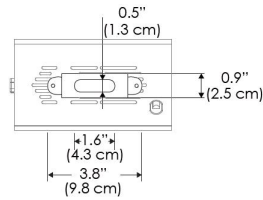

**MECHANICAL FIGURES**

**W500S-TOX/TON**

**PS**

**PSX**

**W500S-CLP**

**Mounting Bracket Dimensions ALL-CLP**

\*All -CLP configuration models come with standard DC cables of 6 inches and AC cables of 10 ft.

## PHOTOMETRIC DATA

AMZ

Distance		5' (~1.5 m)	8' (~2.4 m)	12' (~3.7 m)
@4000K	fc	2120	655	317
	lux	22812	7048	3404
@6500K	fc	2123	656	317
	lux	22848	7059	3409
Beam Diameter		Ø 1.6' (0.5m)	Ø 2.5' (0.8m)	Ø 3.8' (1.2m)

Beam Angle : 15°

TB

Distance		5' (~1.5 m)	8' (~2.4 m)	12' (~3.7 m)
@10000K	fc	1085	474	217
	lux	11671	5094	2333
@20000K	fc	625	275	128
	lux	6727	2957	1376
Beam Diameter		Ø 1.6' (0.5m)	Ø 2.5' (0.8m)	Ø 3.8' (1.2m)