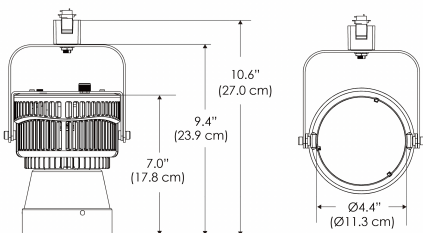

W500S-TG

Legacy product