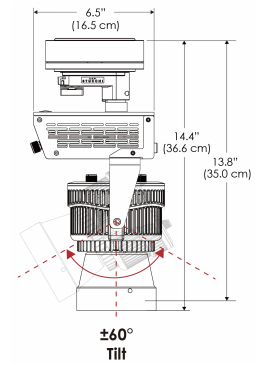

**MECHANICAL FIGURES**

**W500S-TOX/TON**

**PS**

**PSX**

**W500S-CLP**

**Mounting Bracket Dimensions ALL-CLP**

\*All -CLP configuration models come with standard DC cables of 6 inches and AC cables of 10 ft.

## PHOTOMETRIC DATA

AMZ

Distance		5' (~1.5 m)	8' (~2.4 m)	12' (~3.7 m)
@4000K	fc	2120	655	317
	lux	22812	7048	3404
@6500K	fc	2123	656	317
	lux	22848	7059	3409
Beam Diameter		Ø 1.6' (0.5m)	Ø 2.5' (0.8m)	Ø 3.8' (1.2m)

Beam Angle : 15°

TB

Distance		5' (~1.5 m)	8' (~2.4 m)	12' (~3.7 m)
@10000K	fc	1085	474	217
	lux	11671	5094	2333
@20000K	fc	625	275	128
	lux	6727	2957	1376
Beam Diameter		Ø 1.6' (0.5m)	Ø 2.5' (0.8m)	Ø 3.8' (1.2m)