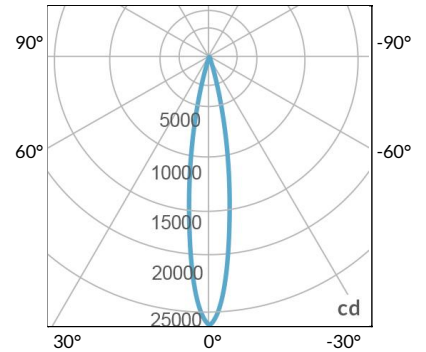

## PHOTOMETRIC DATA

AMZ

Distance		5' (~1.5 m)	8' (~2.4 m)	12' (~3.7 m)
@4000K	fc	2120	655	317
	lux	22812	7048	3404
@6500K	fc	2123	656	317
	lux	22848	7059	3409
Beam Diameter		Ø 1.6' (0.5m)	Ø 2.5' (0.8m)	Ø 3.8' (1.2m)

Beam Angle : 15°

TB

Distance		5' (~1.5 m)	8' (~2.4 m)	12' (~3.7 m)
@10000K	fc	1085	474	217
	lux	11671	5094	2333
@20000K	fc	625	275	128
	lux	6727	2957	1376
Beam Diameter		Ø 1.6' (0.5m)	Ø 2.5' (0.8m)	Ø 3.8' (1.2m)

Beam Angle : 15°