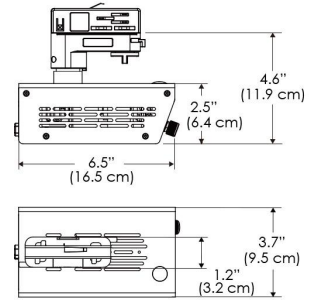

**MECHANICAL FIGURES**

**W500S-TOX/TON**

**PS**

**PSX**

**W500S-CLP**

**Mounting Bracket Dimensions ALL-CLP**

\*All -CLP configuration models come with standard DC cables of 6 inches and AC cables of 10 ft.

## PHOTOMETRIC DATA

AMZ

Distance		5' (~1.5 m)	8' (~2.4 m)	12' (~3.7 m)
@4000K	fc	2120	655	317
	lux	22812	7048	3404
@6500K	fc	2123	656	317
	lux	22848	7059	3409
Beam Diameter		Ø 1.6' (0.5m)	Ø 2.5' (0.8m)	Ø 3.8' (1.2m)

Beam Angle : 15°

TB

Distance		5' (~1.5 m)	8' (~2.4 m)	12' (~3.7 m)
@10000K	fc	1085	474	217
	lux	11671	5094	2333
@20000K	fc	625	275	128
	lux	6727	2957	1376
Beam Diameter		Ø 1.6' (0.5m)	Ø 2.5' (0.8m)	Ø 3.8' (1.2m)