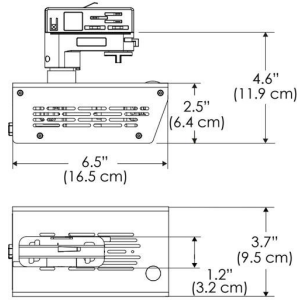

### SPECIFICATIONS

Beam Angle	15°
Spectrum Type	AMZ : Plant Flourish & Growth
	TB : Coral Health & Growth
Control	Intensity (0% - 100%), CCT
LED Source	DiCon Dense Matrix LED
Power Draw	175W max
AC Input Voltage	100 - 240V AC, 60Hz
	100 - 277V AC (only CLP)
Cooling	Fan Cooled
Operating Temperature	32 - 104°F (0 - 40°C)
Fixture Weight	2.0lb (~0.9kg)
Power Supply Weight	1.6lb (~0.7kg)

**MECHANICAL FIGURES**

**W500S-TOX/TON**

**PS**

**PSX**

**W500S-CLP**

**Mounting Bracket Dimensions ALL-CLP**

\*All -CLP configuration models come with standard DC cables of 6 inches and AC cables of 10 ft.

## PHOTOMETRIC DATA

AMZ

Distance		5' (~1.5 m)	8' (~2.4 m)	12' (~3.7 m)
@4000K	fc	2120	655	317
	lux	22812	7048	3404
@6500K	fc	2123	656	317
	lux	22848	7059	3409
Beam Diameter		Ø 1.6' (0.5m)	Ø 2.5' (0.8m)	Ø 3.8' (1.2m)

Beam Angle : 15°

TB

Distance		5' (~1.5 m)	8' (~2.4 m)	12' (~3.7 m)
@10000K	fc	1085	474	217
	lux	11671	5094	2333
@20000K	fc	625	275	128
	lux	6727	2957	1376
Beam Diameter		Ø 1.6' (0.5m)	Ø 2.5' (0.8m)	Ø 3.8' (1.2m)