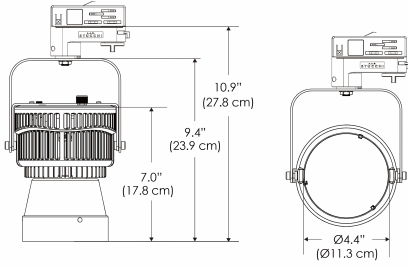

### SPECIFICATIONS

Beam Angle	15°
Spectrum Type	AMZ : Plant Flourish & Growth
	TB : Coral Health & Growth
Control	Intensity (0% - 100%), CCT
LED Source	DiCon Dense Matrix LED
Power Draw	175W max
AC Input Voltage	100 - 240V AC, 60Hz
	100 - 277V AC (only CLP)
Cooling	Fan Cooled
Operating Temperature	32 - 104°F (0 - 40°C)
Fixture Weight	2.0lb (~0.9kg)
Power Supply Weight	1.6lb (~0.7kg)

**MECHANICAL FIGURES**

**W500S-TOX/TON**

**PS**

**PSX**

**W500S-CLP**

**Mounting Bracket Dimensions ALL-CLP**

\*All -CLP configuration models come with standard DC cables of 6 inches and AC cables of 10 ft.