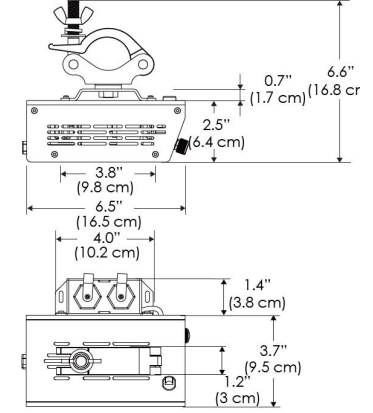

**MECHANICAL FIGURES**

**W500S-TOX/TON**

**PS**

**PSX**

**W500S-CLP**

**Mounting Bracket Dimensions ALL-CLP**

\*All -CLP configuration models come with standard DC cables of 6 inches and AC cables of 10 ft.

## PHOTOMETRIC DATA

AMZ

Distance		5' (~1.5 m)	8' (~2.4 m)	12' (~3.7 m)
@4000K	fc	2120	655	317
	lux	22812	7048	3404
@6500K	fc	2123	656	317
	lux	22848	7059	3409
Beam Diameter		Ø 1.6' (0.5m)	Ø 2.5' (0.8m)	Ø 3.8' (1.2m)

Beam Angle : 15°

TB

Distance		5' (~1.5 m)	8' (~2.4 m)	12' (~3.7 m)
@10000K	fc	1085	474	217
	lux	11671	5094	2333
@20000K	fc	625	275	128
	lux	6727	2957	1376
Beam Diameter		Ø 1.6' (0.5m)	Ø 2.5' (0.8m)	Ø 3.8' (1.2m)