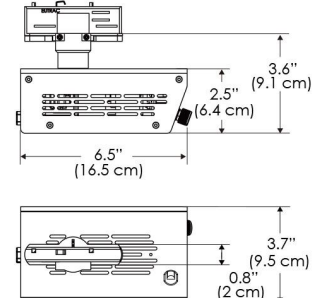

W500S-TEX

Legacy product