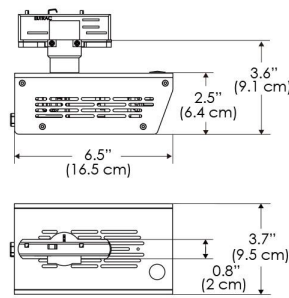

W500S-TEX

Legacy product